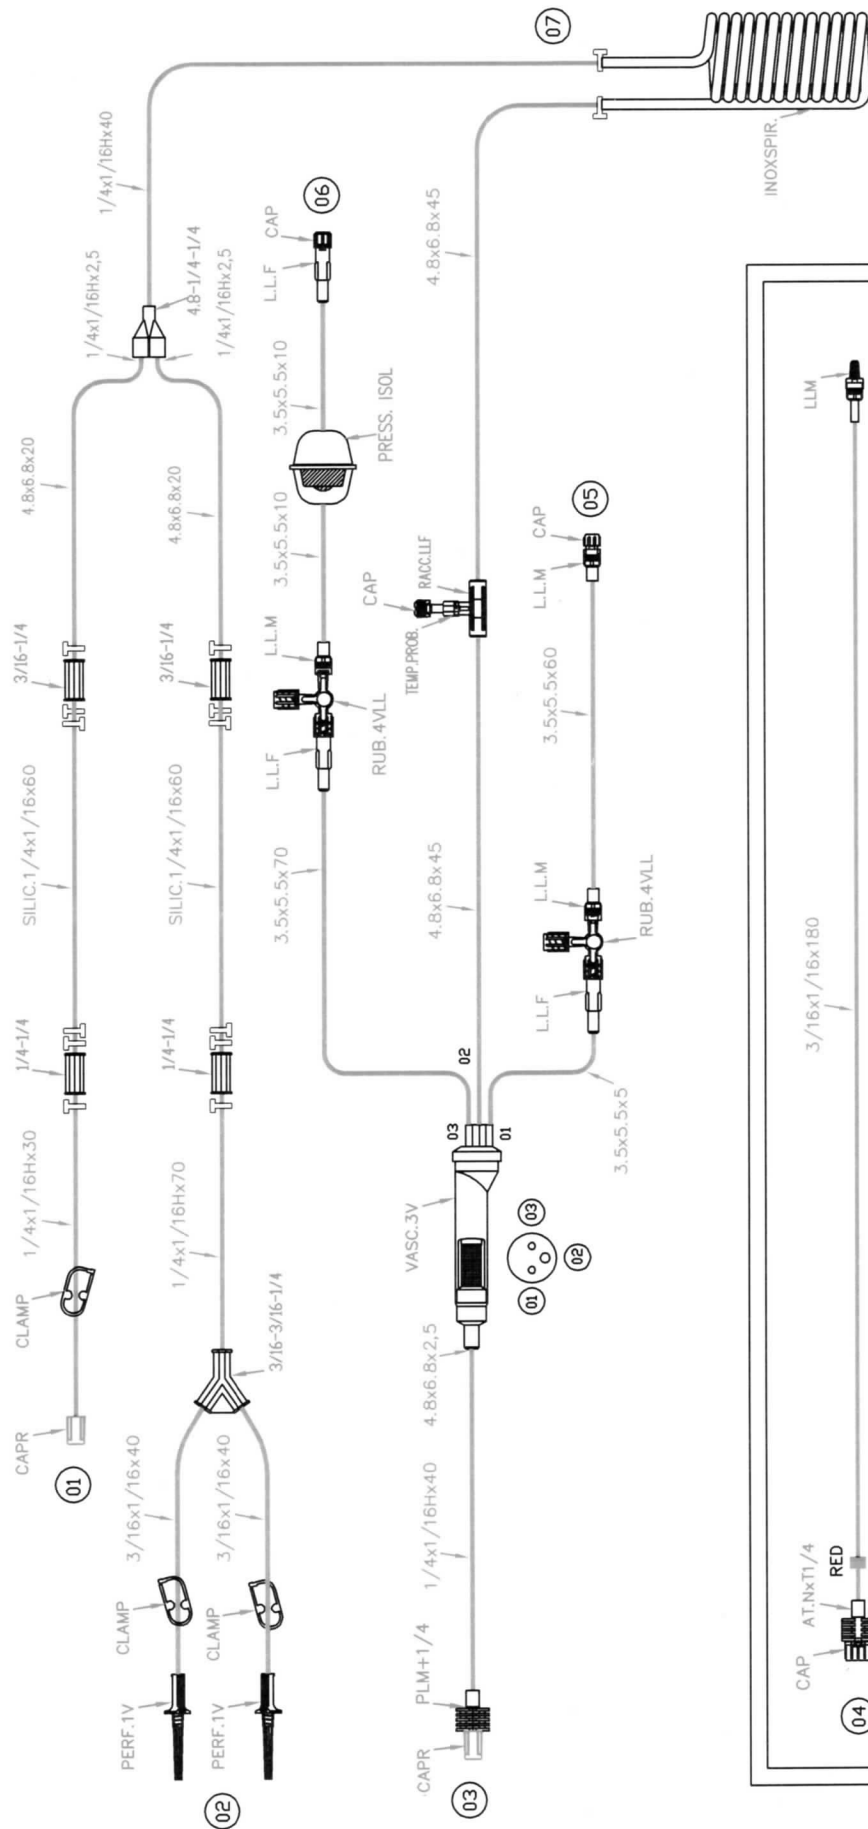

\*NOTE:  
CUT MONLINE AND CONNECT  
AS INDICATED

JUNE 3/16

Item: EU81683		Custom Pack: CARD. SET DEL NIDO	
File name: 81683d	Page 1/1	ZESIAR DO KAROLOPLEGU	
Rev.	Drawn by:	DEL NIDO DO ZAD 3 por 2	
Ver.	Date:	ZAKLUCENIU DO PEFAN	
Checked by:		Sales app.	