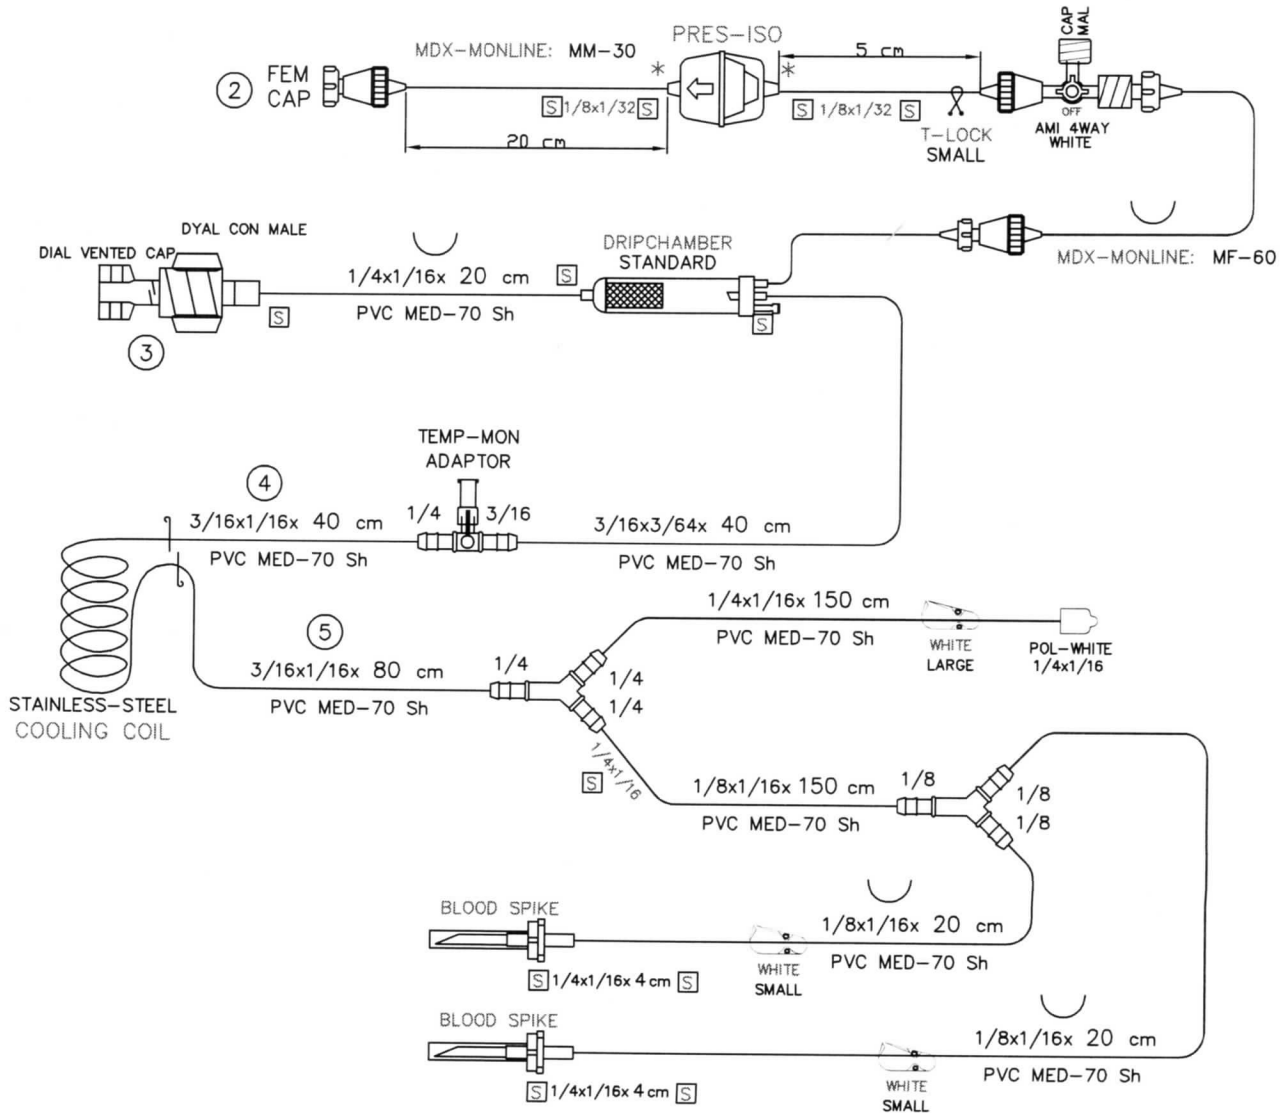

\*NOTE:  
CUT MONLINE AND CONNECT  
AS INDICATED

JUNE 3/16

Item: EU81683		Custom Pack: CARD. SET DEL NIDO	
File name: 81683d	Page 1/1	ZESIAR DO KAROLOPLEGU	
Rev.	Drawn by:	DEL NIDO DO ZAD 3 por 2	
Ver.	Date:	ZAKLUCENIU DO PEFAN	
Checked by:		Sales app.	